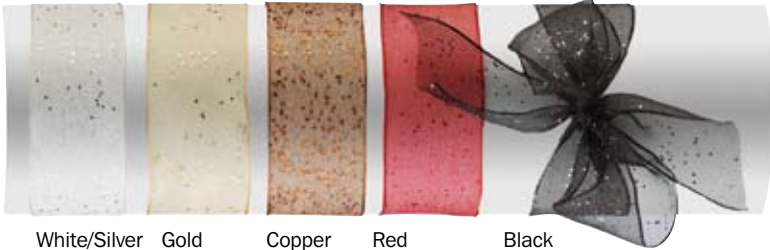

Wired Flash
1 1/2" x 25 yds $12.99

White/Silver   Gold   Copper   Red   Black