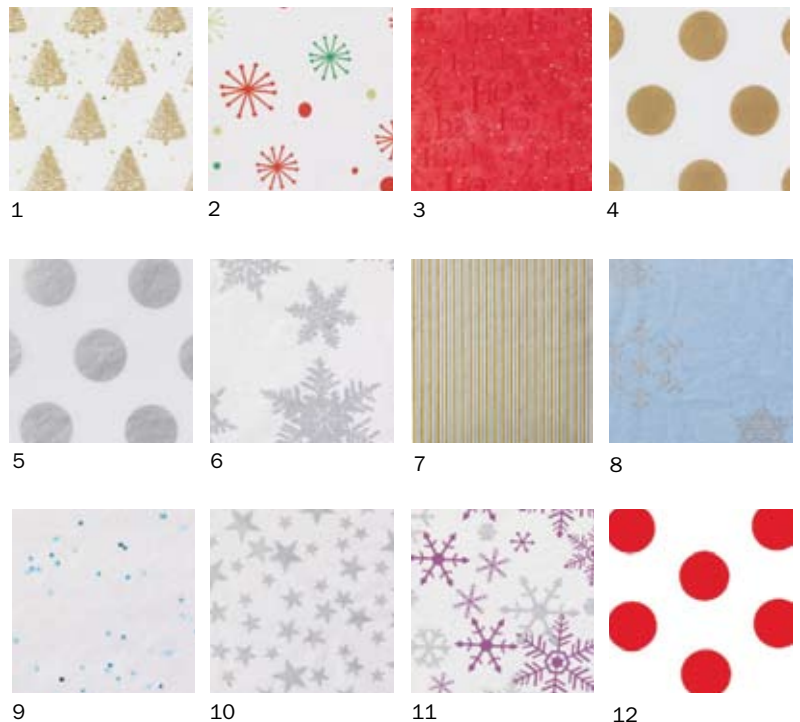

TISSUE PAPER
200/240 Sheets/Ream
Price Per Ream

8273 20 x 30" $38.50

1. 3838	Gemstones Golden Trees
2. 4237	Seasons Greetings Snowflakes NEW
3. 4213	Gemstones HoHoHo
4. 9219	Gold Dot
5. 3685	Silver Dot
6. 3489	Pearl/Silver Snowflake
7. 3490	Gold/Silver Stripe
8. 4244	Winter Crystal NEW
9. 4231	Blue Topaz NEW
10. 4235	Silver Stars on White NEW
11. 4238	Silver/Purple Snowflakes NEW
12. 4242	Strawberry Dot NEW

Many other printed designs, solid colors and economy colors are available, visit luv2pak.com